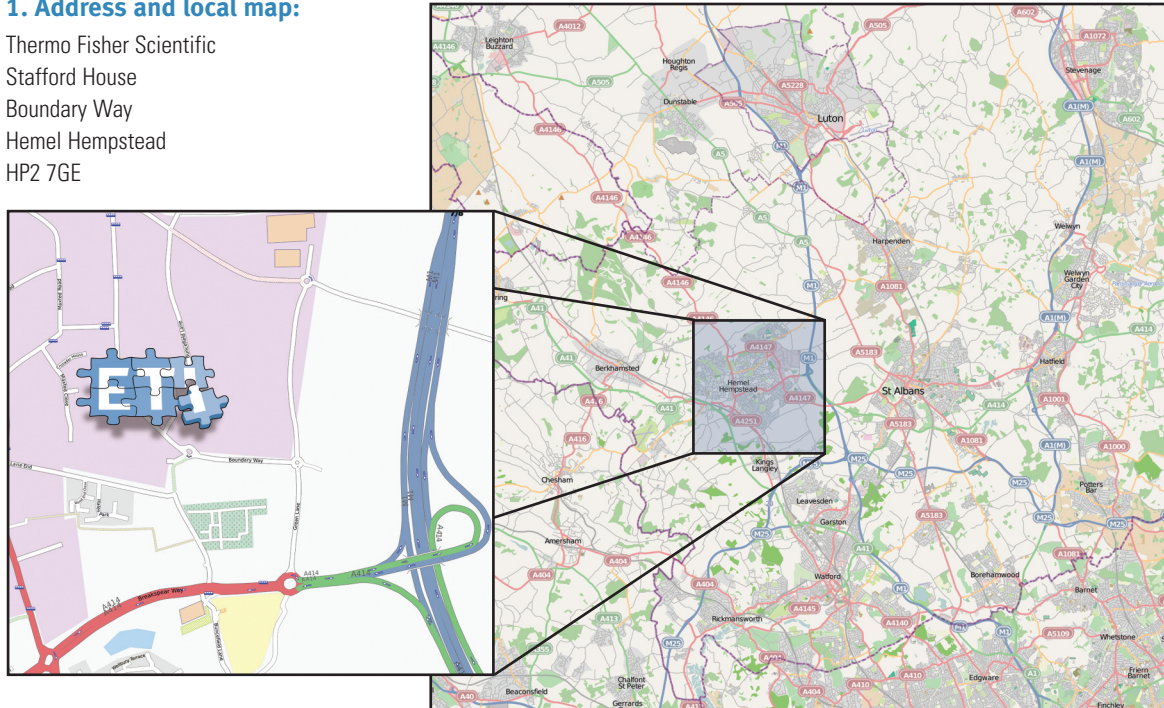

Visitor's Information Pack for Thermo Fisher Scientific Hemel Hempstead:

1. Address and local map:

Thermo Fisher Scientific
Stafford House
Boundary Way
Hemel Hempstead
HP2 7GE

2. Local directions to Thermo Fisher Scientific:

From the A1:

- Leave the A1(M) at junction 3 (signposted A414 St Albans, Welham Green), then at the roundabout take the 2nd exit onto the A414 (signposted St Albans). At London Colney Roundabout take the 3rd exit onto the A414 (signposted Hemel Hempstead). At Park Street Roundabout take the 3rd exit onto the M10. Follow the M10 until it joins the M1 and leave immediately at junction 8. Take the third exit (right) at the first roundabout, first exit (left) at the second roundabout and straight ahead at the third roundabout. Take the second right after the roundabout into the Thermo Fisher Scientific facility.

From the M1:

- Leave the M1 at J8. Take the third exit (right) at the first roundabout, first exit (left) at the second roundabout and straight ahead at the third roundabout. Take the second right after the roundabout into the Thermo Fisher Scientific facility.

From the M25:

- Leave the M25 at junction 21A and join the M1 southbound. Leave the M1 at Junction 8. Take the third exit (right) at the first roundabout, first exit (left) at the second roundabout and straight ahead at the third roundabout. Take the second right after the roundabout into the Thermo Fisher Scientific facility.